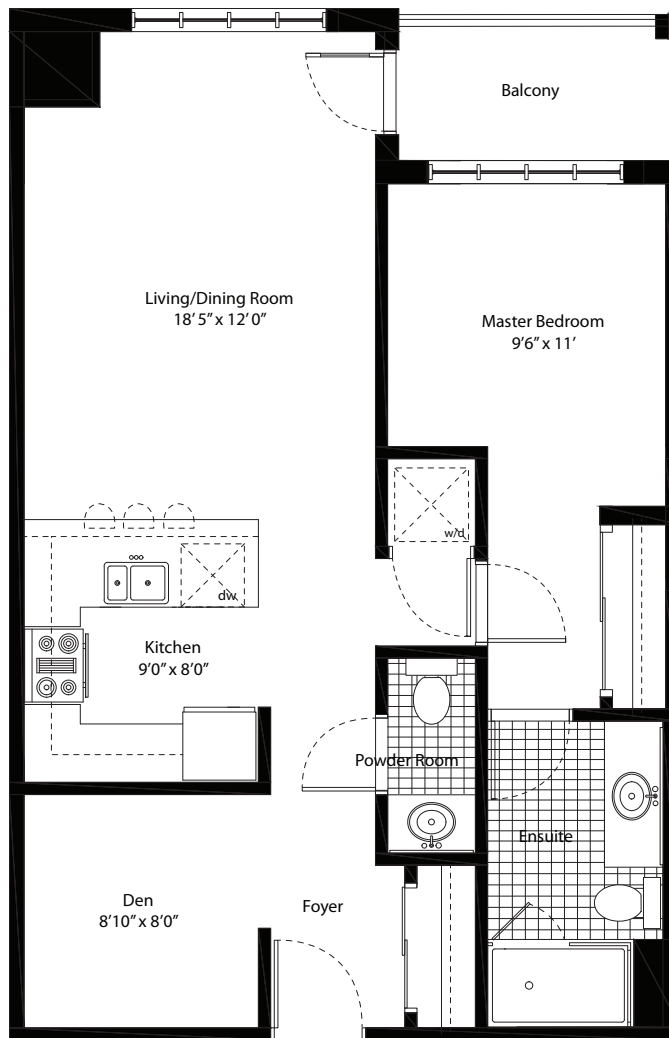

TOWN & COUNTRY RESIDENCES THE WELLER

1 BEDROOM + DEN | 1 ½ BATHS

760 ^{SQ}_{FT}

Illustrations are artist's concept only. Promotions, Pricing & Specifications subject to change without notice. E & O.E. 2018.
Note: Actual usable floor space may vary from the stated floor area.