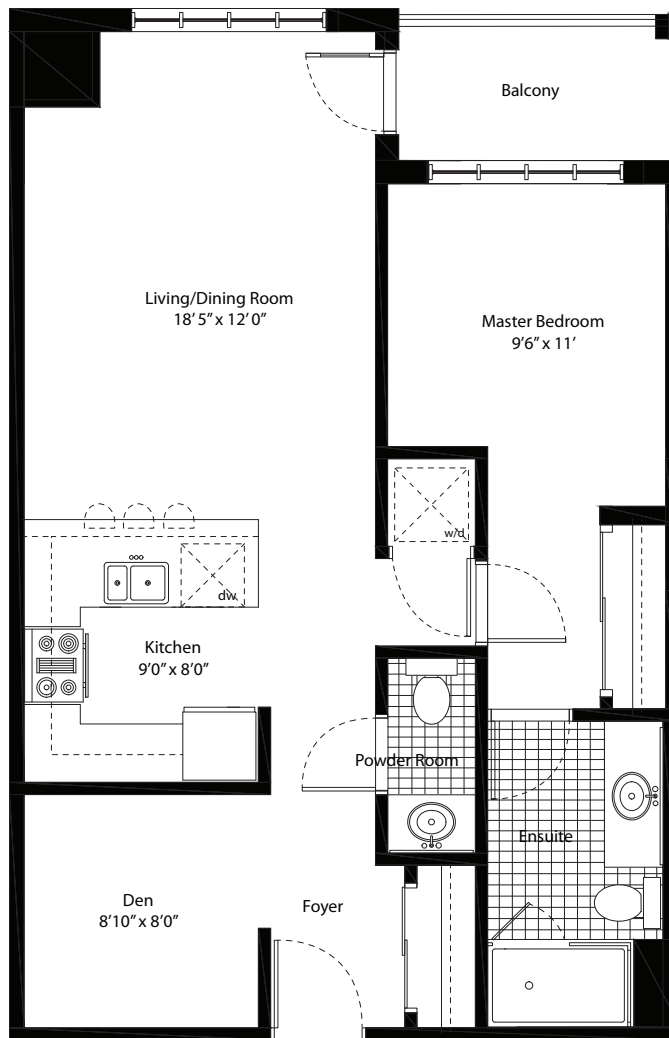

# TOWN & COUNTRY RESIDENCES THE WELLER

1 BEDROOM + DEN | 1 ½ BATHS

760 <sup>SQ</sup><sub>FT</sub>

Illustrations are artist's concept only. Promotions, Pricing & Specifications subject to change without notice. E & O.E. 2018.  
Note: Actual usable floor space may vary from the stated floor area.