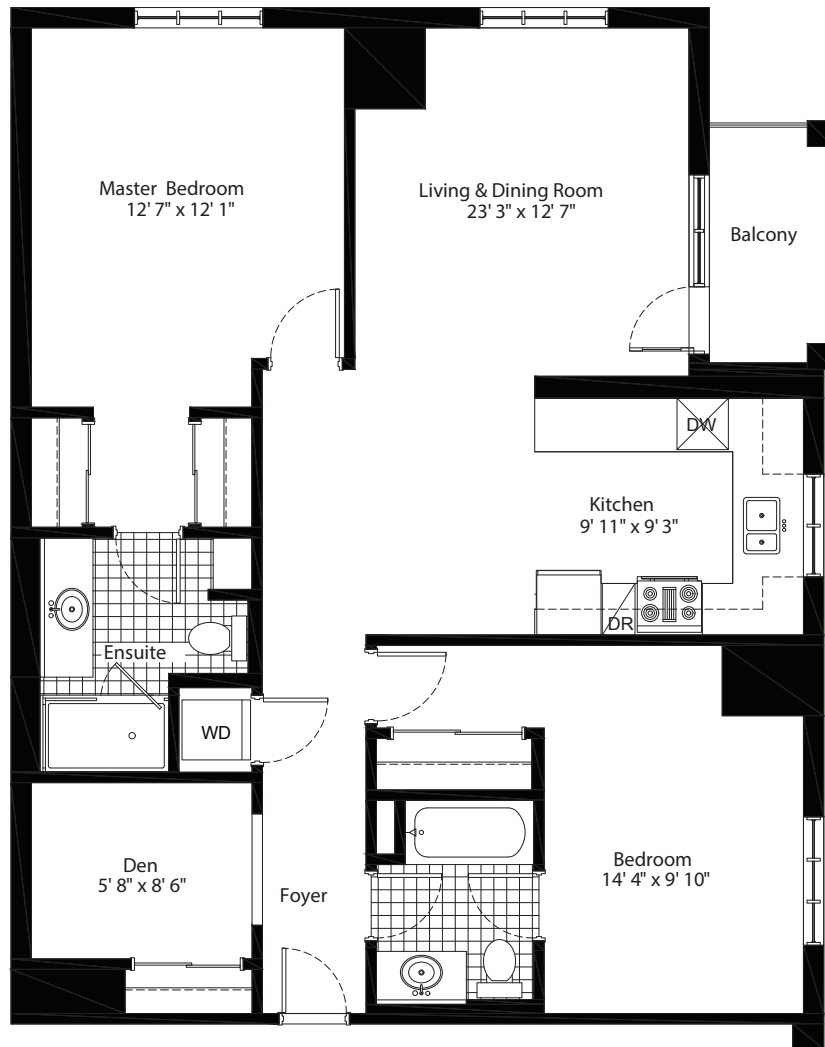

TOWN & COUNTRY RESIDENCES THE SHELLEY

2 BEDROOM + DEN | 2 BATHS

1200 ^{SQ} _{FT}

Illustrations are artist's concept only. Promotions, Pricing & Specifications subject to change without notice. E & O.E. 2018.
Note: Actual usable floor space may vary from the stated floor area.