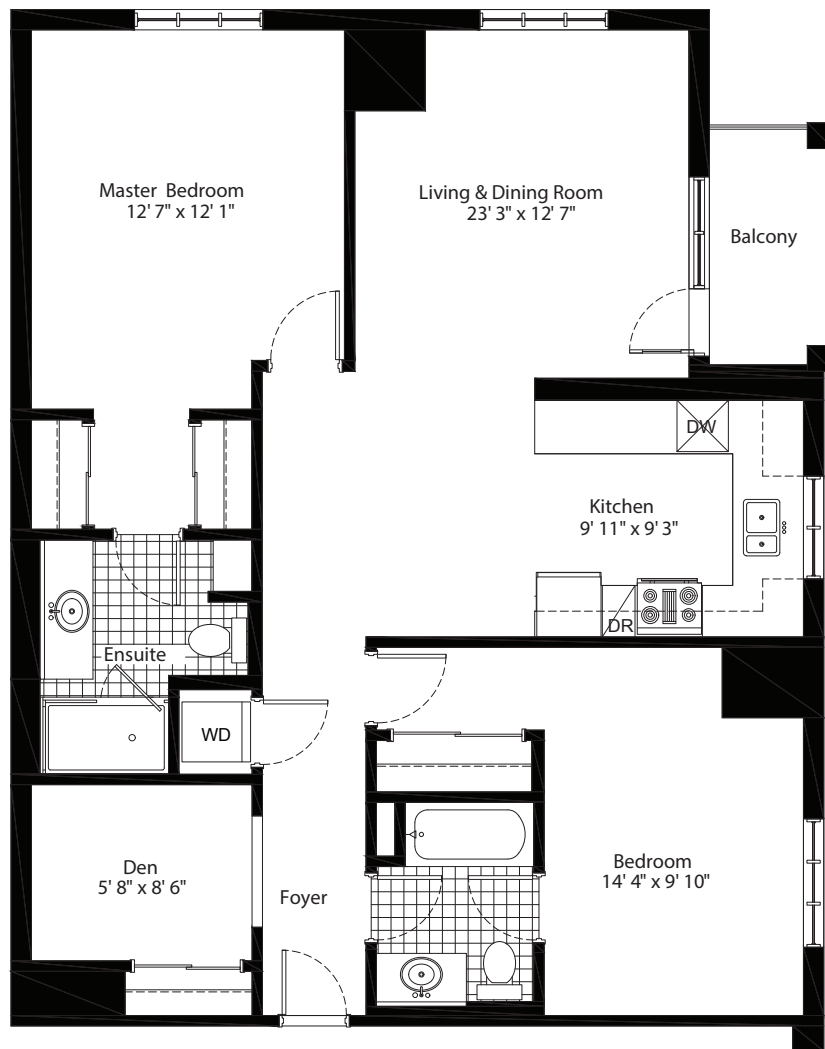

TOWN & COUNTRY RESIDENCES THE SHELLEY

2 BEDROOM + DEN | 2 BATHS

1200 ^{SQ}_{FT}

Illustrations are artist's concept only. Promotions, Pricing & Specifications subject to change without notice. E & O.E. 2018.
Note: Actual usable floor space may vary from the stated floor area.