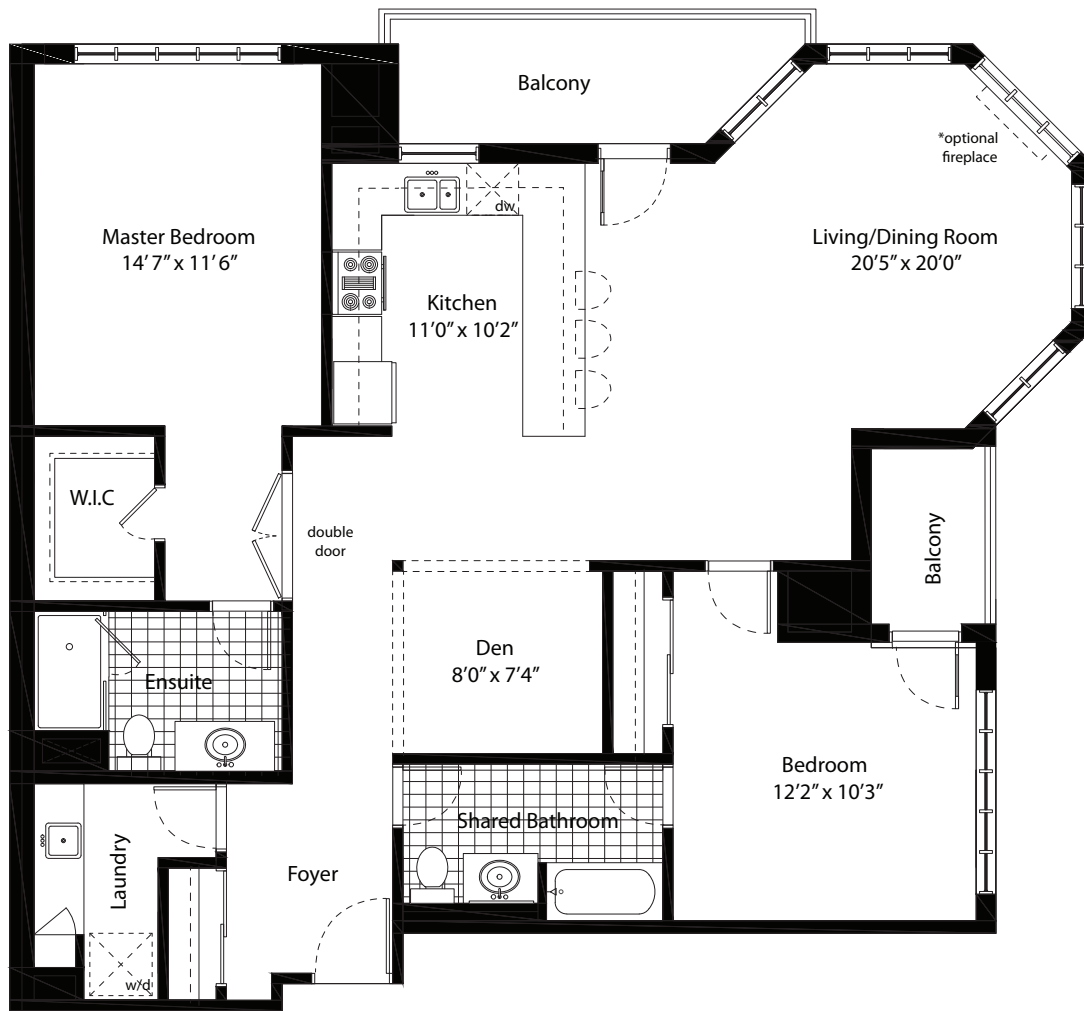

TOWN & COUNTRY RESIDENCES THE MASSEY

2 BEDROOM + DEN | 2 BATHS

1400 ^{SQ} _{FT}

*Window replaced with solid wall

Illustrations are artist's concept only. Promotions, Pricing & Specifications subject to change without notice. E & O.E. 2018.
Note: Actual usable floor space may vary from the stated floor area.