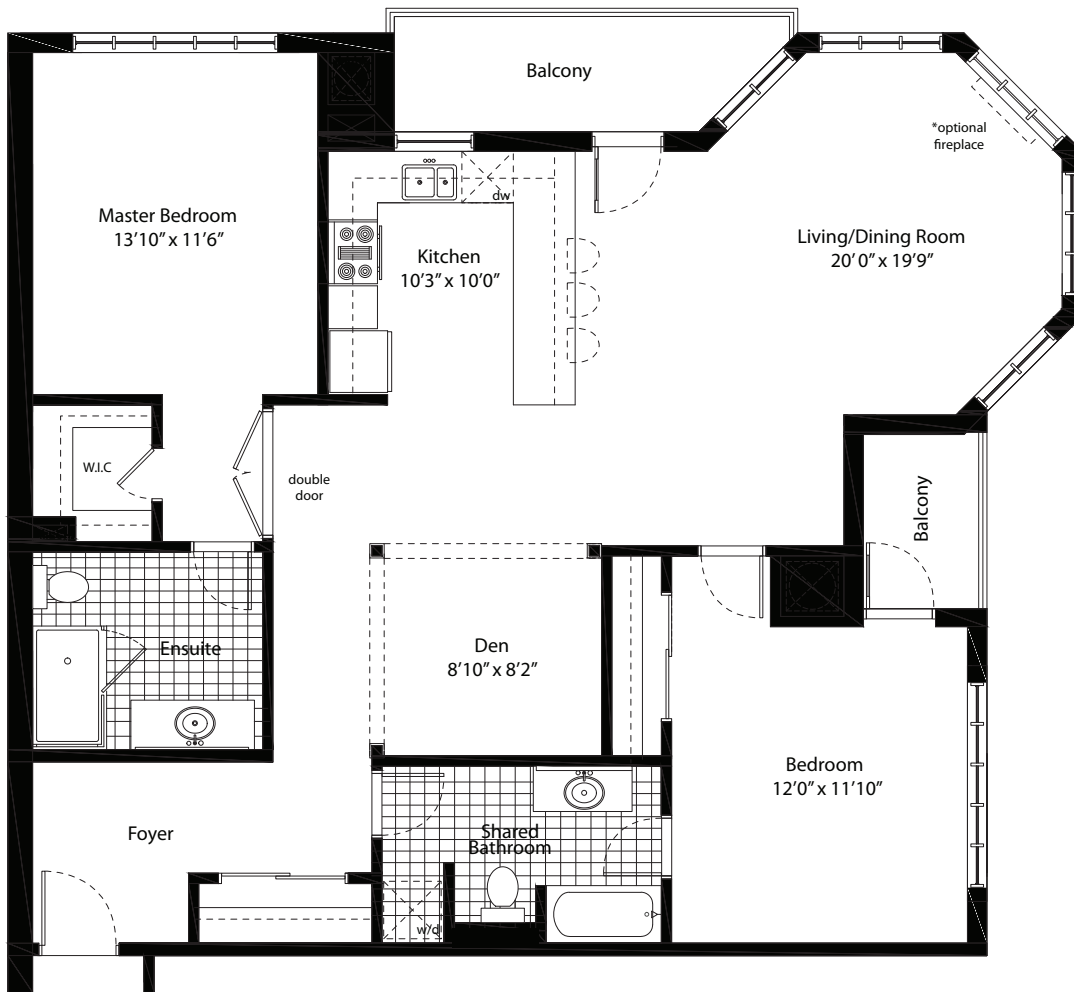

# TOWN & COUNTRY RESIDENCES THE FERGUSON

2 BEDROOM + DEN | 2 BATHS

1400 <sup>SQ</sup> <sub>FT</sub>

\* Window replaced with solid wall

Illustrations are artist's concept only. Promotions, Pricing & Specifications subject to change without notice. E & O.E. 2018.  
Note: Actual usable floor space may vary from the stated floor area.