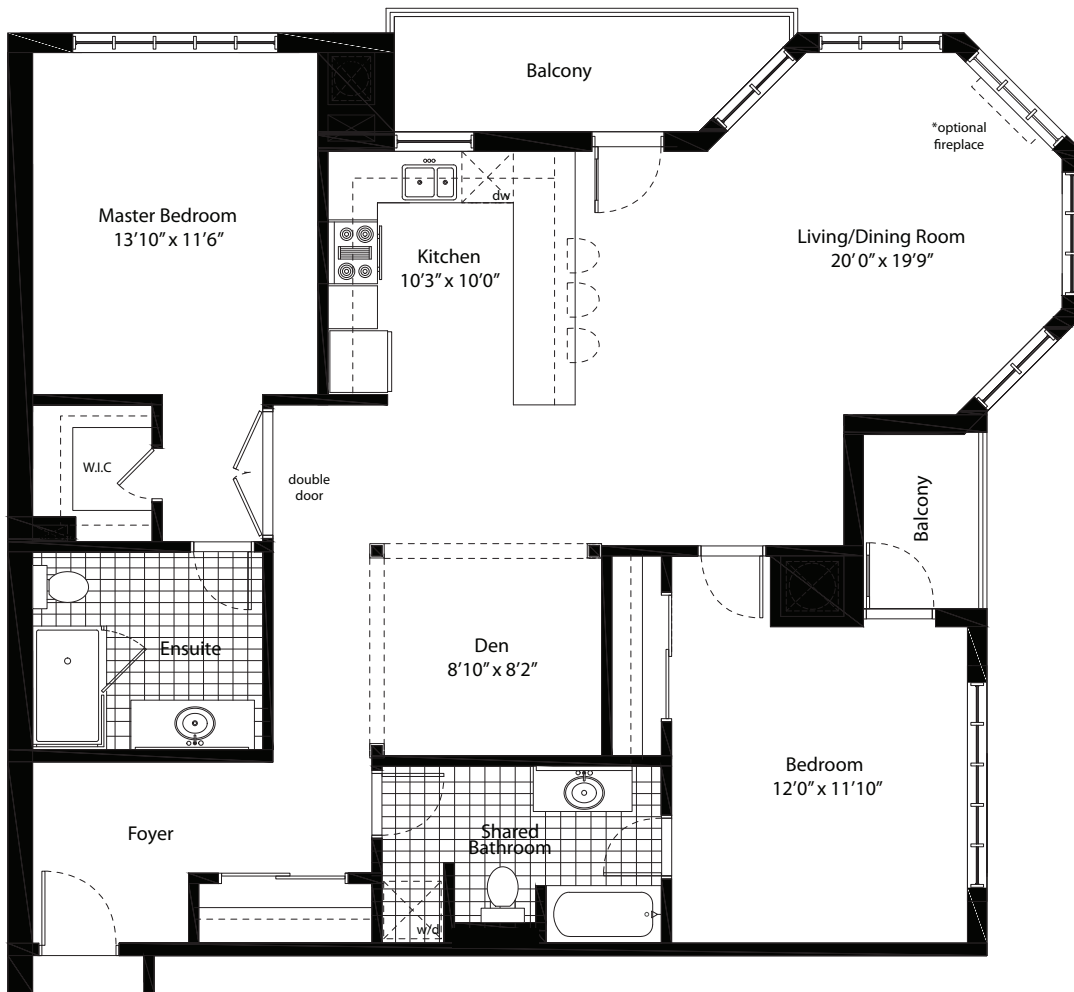

TOWN & COUNTRY RESIDENCES THE FERGUSON

2 BEDROOM + DEN | 2 BATHS

1400 ^{SQ} _{FT}

* Window replaced with solid wall

Illustrations are artist's concept only. Promotions, Pricing & Specifications subject to change without notice. E & O.E. 2018.
Note: Actual usable floor space may vary from the stated floor area.