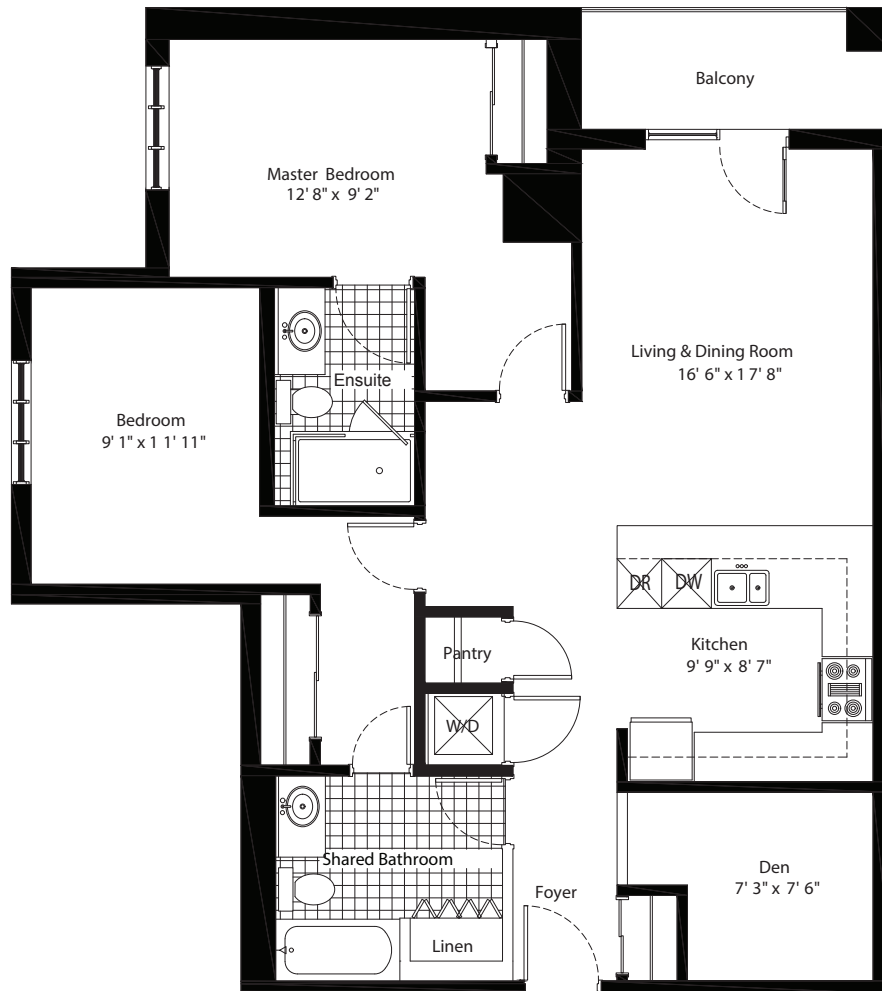

# TOWN & COUNTRY RESIDENCES THE DANFORTH

2 BEDROOM + DEN | 2 BATHS

1200 <sup>SQ</sup> <sub>FT</sub>

Illustrations are artist's concept only. Promotions, Pricing & Specifications subject to change without notice. E & O.E. 2018.  
Note: Actual usable floor space may vary from the stated floor area.